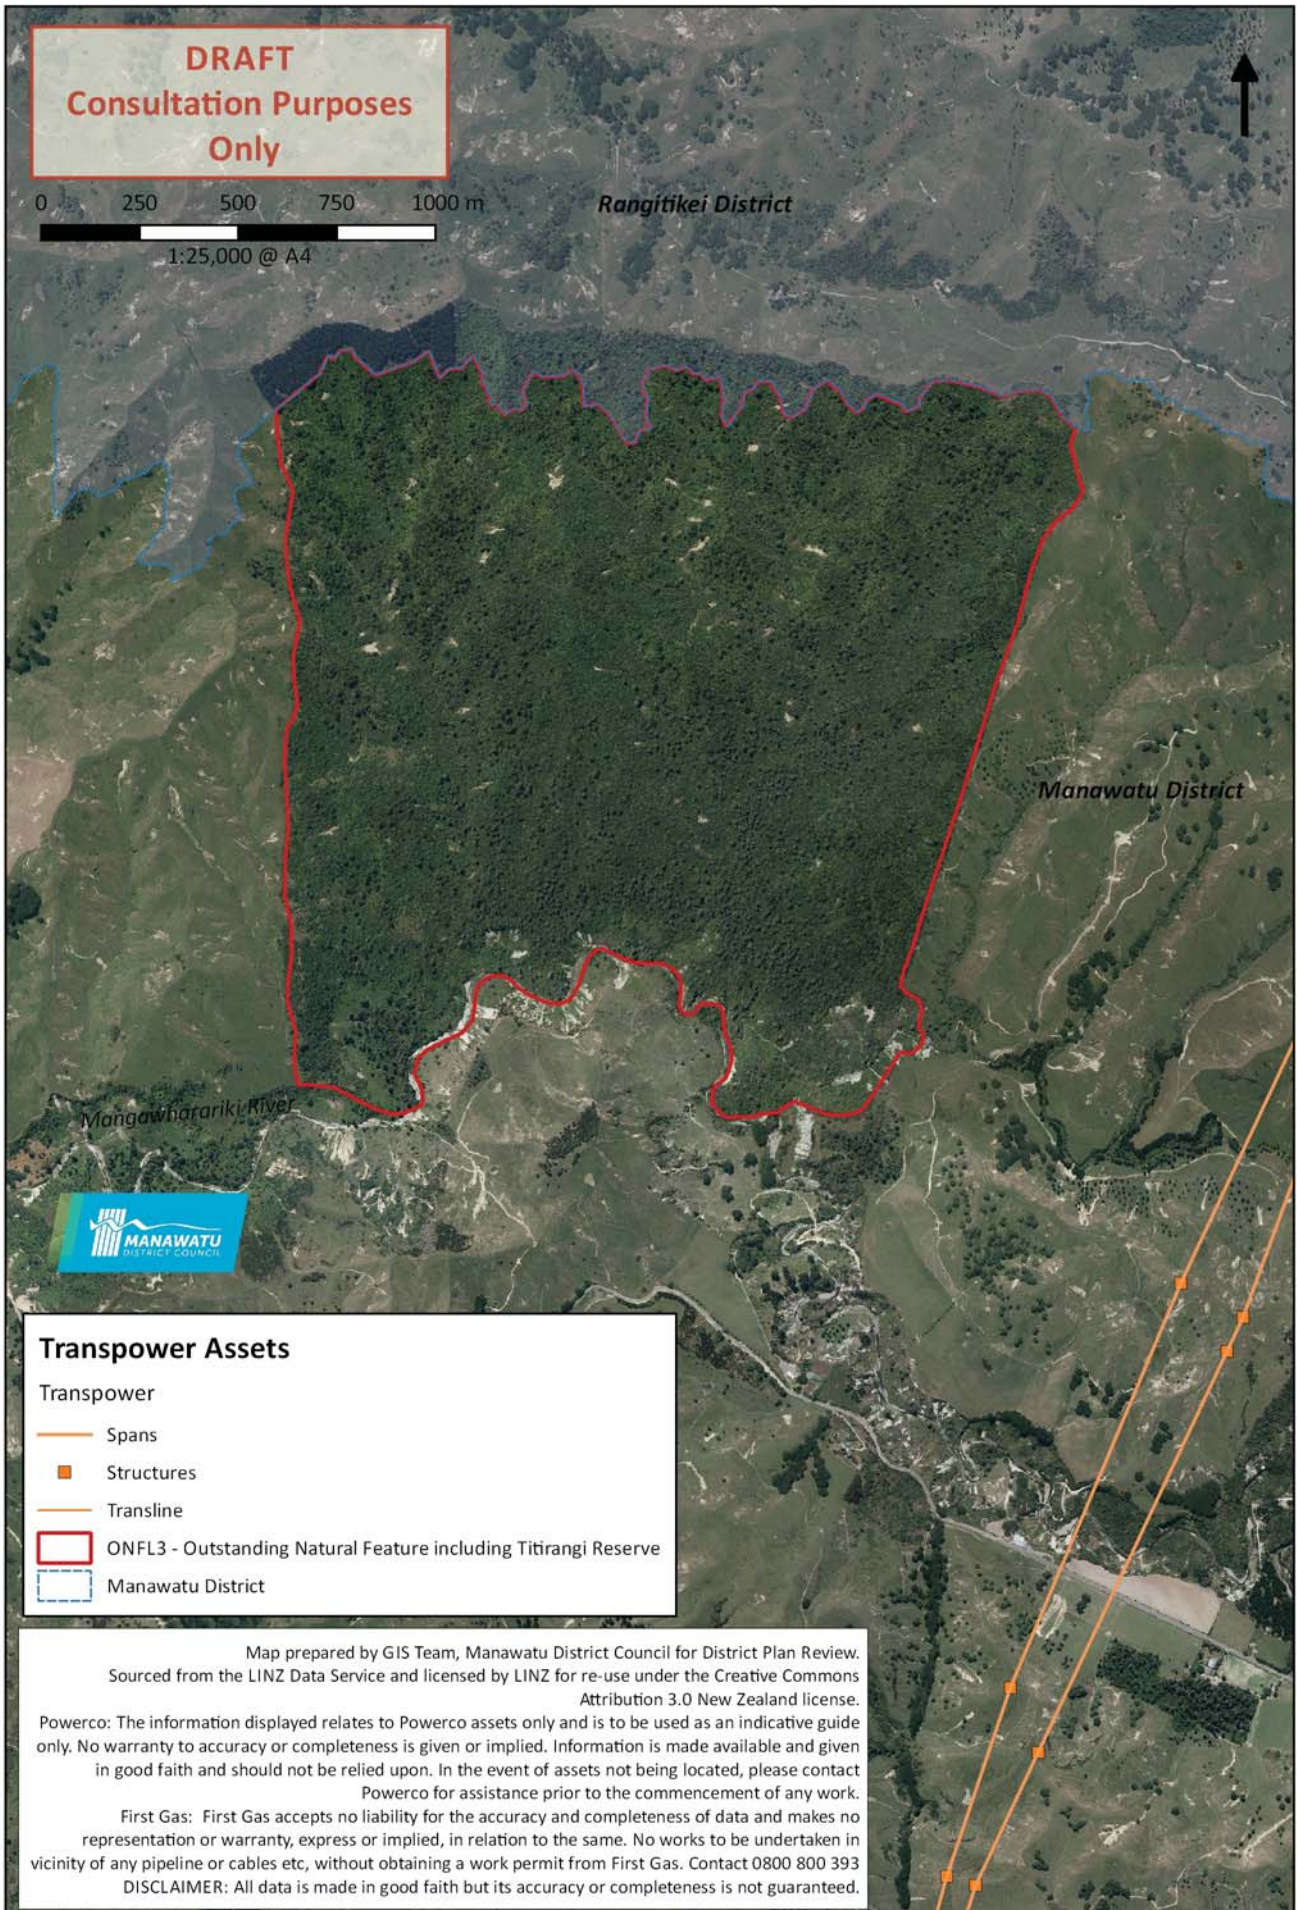

# ONFL1 - Outstanding Natural Landscape - Rangitikei River

# ONFL 3 - Outstanding Natural Feature including Titirangi Reserve

# ONFL 4 - Outstanding Natural Feature including Dress Circle Scenic Reserve