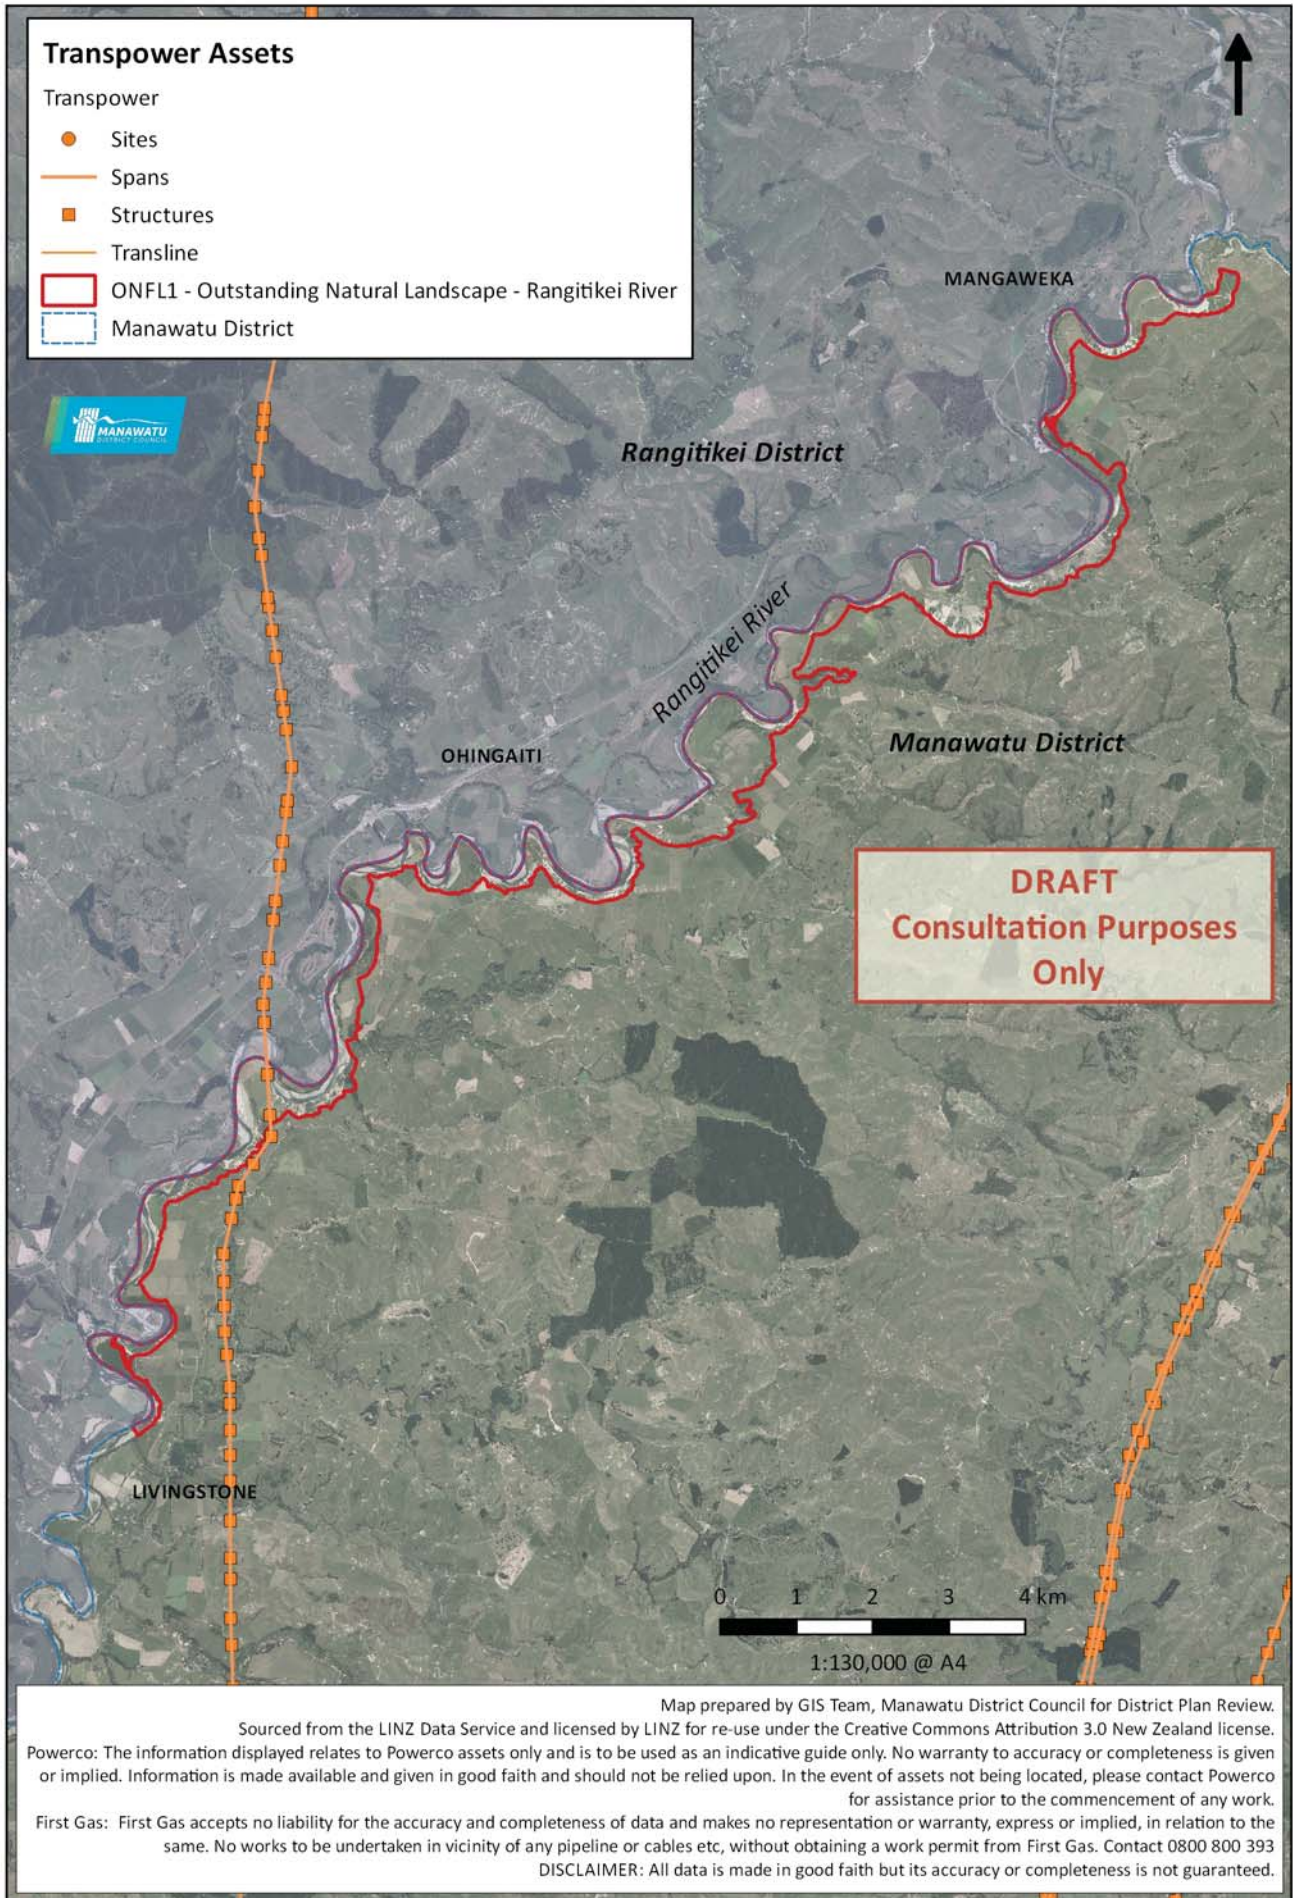

# ONFL1 - Outstanding Natural Landscape - Rangitikei River

# ONFL 3 - Outstanding Natural Feature including Titirangi Reserve

# ONFL 4 - Outstanding Natural Feature including Dress Circle Scenic Reserve